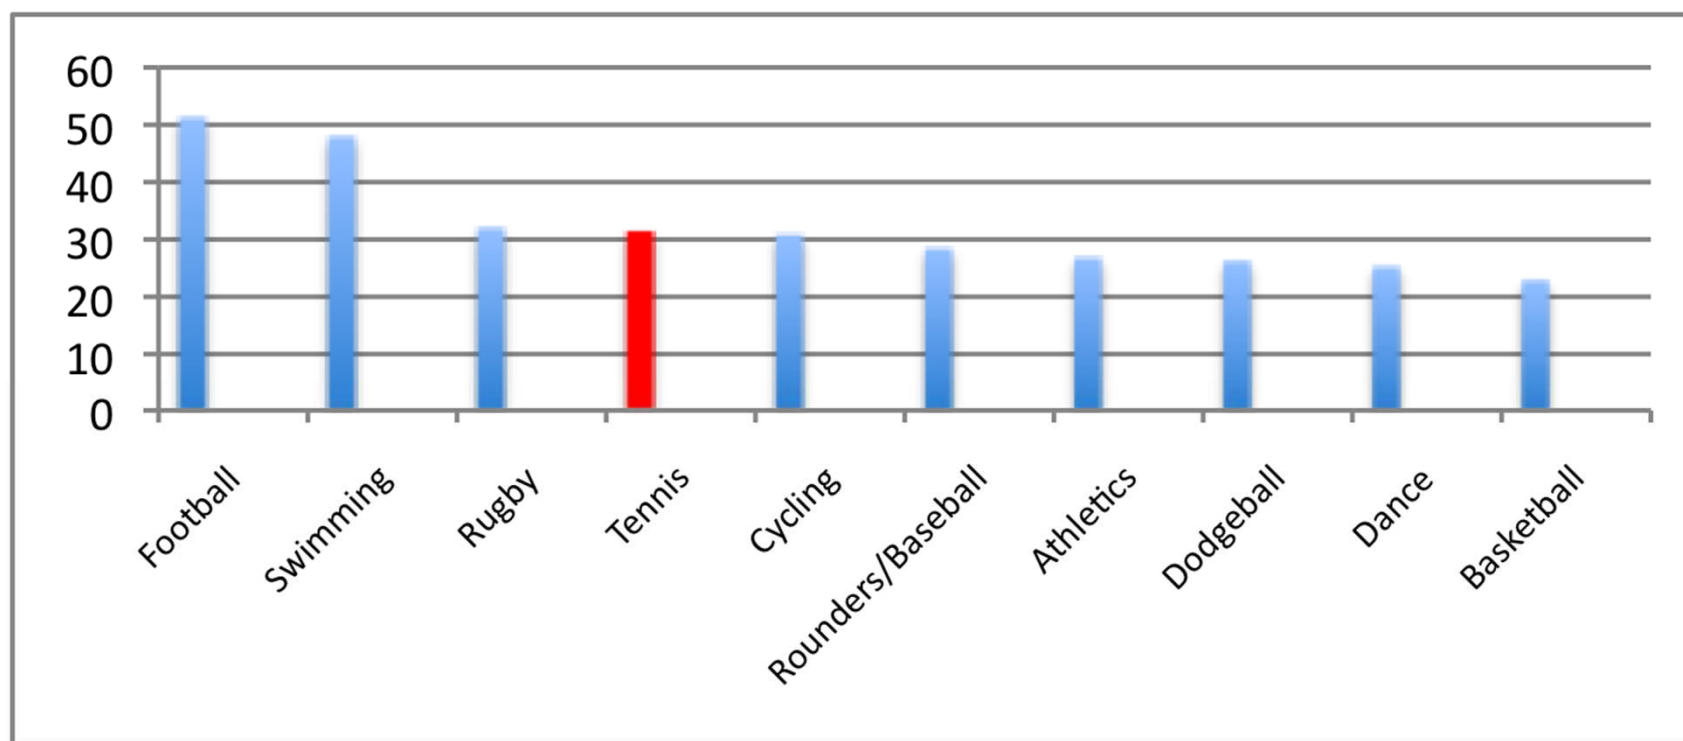

# School Sports Survey 2013

## Tennis Wales Key Findings

TENNIS WALES  TENIS CYMRU | LTA 

# Any participation in tennis\*

\*Any participation in tennis in last year (any setting, extracurricular, club and other)

# Club participation\*

\* Tennis played at a club